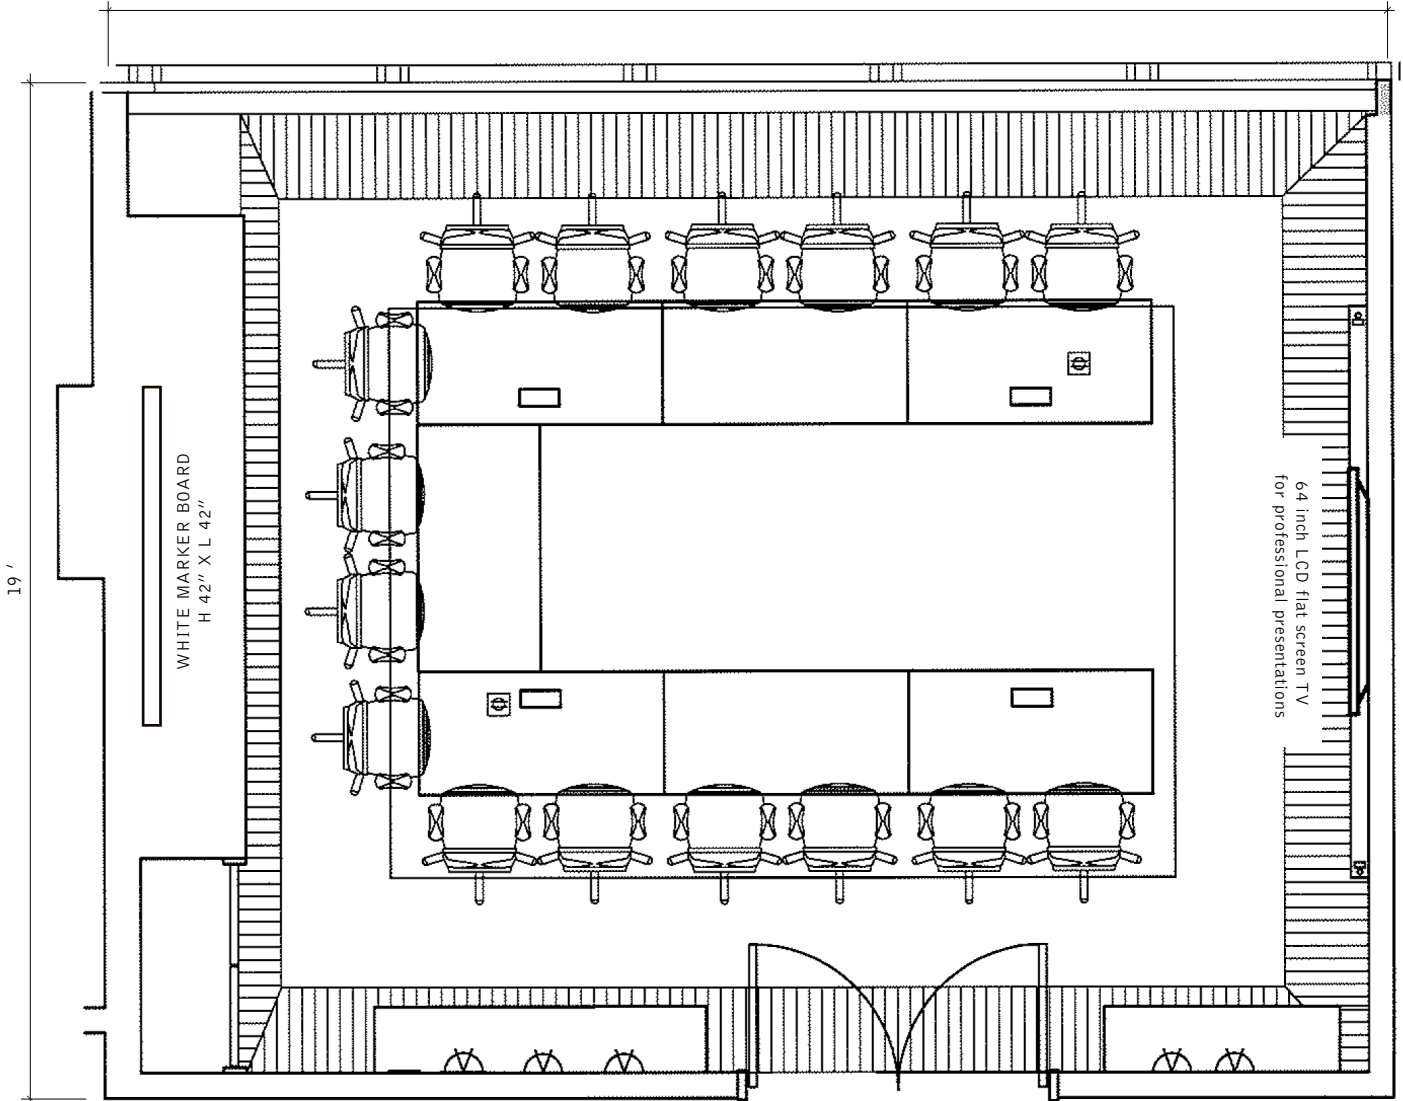

HÔTEL LE GERMAIN
MONTRÉAL

SALON MANSFIELD

25'

U-SHAPED STYLE
MAXIMUM CAPACITY: 16 PEOPLE

FLOOR PLAN

SCALE: 1/4" = 1'-0"

FURNITURE FOR ILLUSTRATION PURPOSES ONLY.