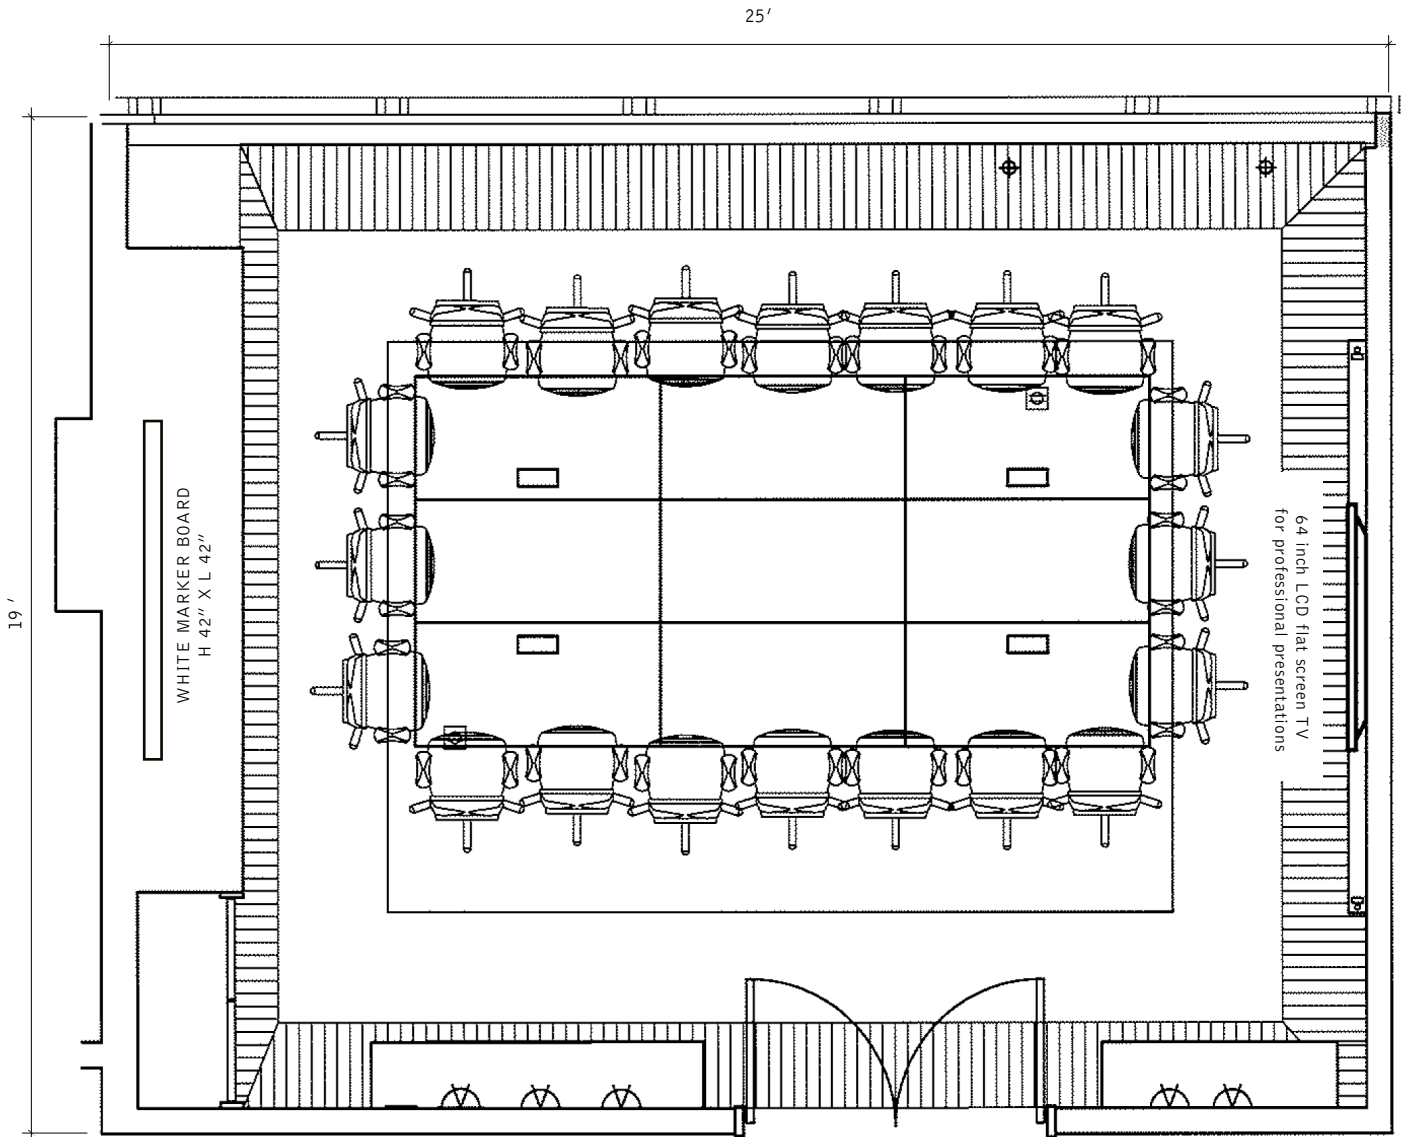

HÔTEL LE GERMAIN
MONTRÉAL

SALON MANSFIELD

BOARDROOM STYLE
MAXIMUM CAPACITY: 20 PEOPLE

FLOOR PLAN

SCALE: 1/4" = 1'-0"

FURNITURE FOR ILLUSTRATION PURPOSES ONLY.