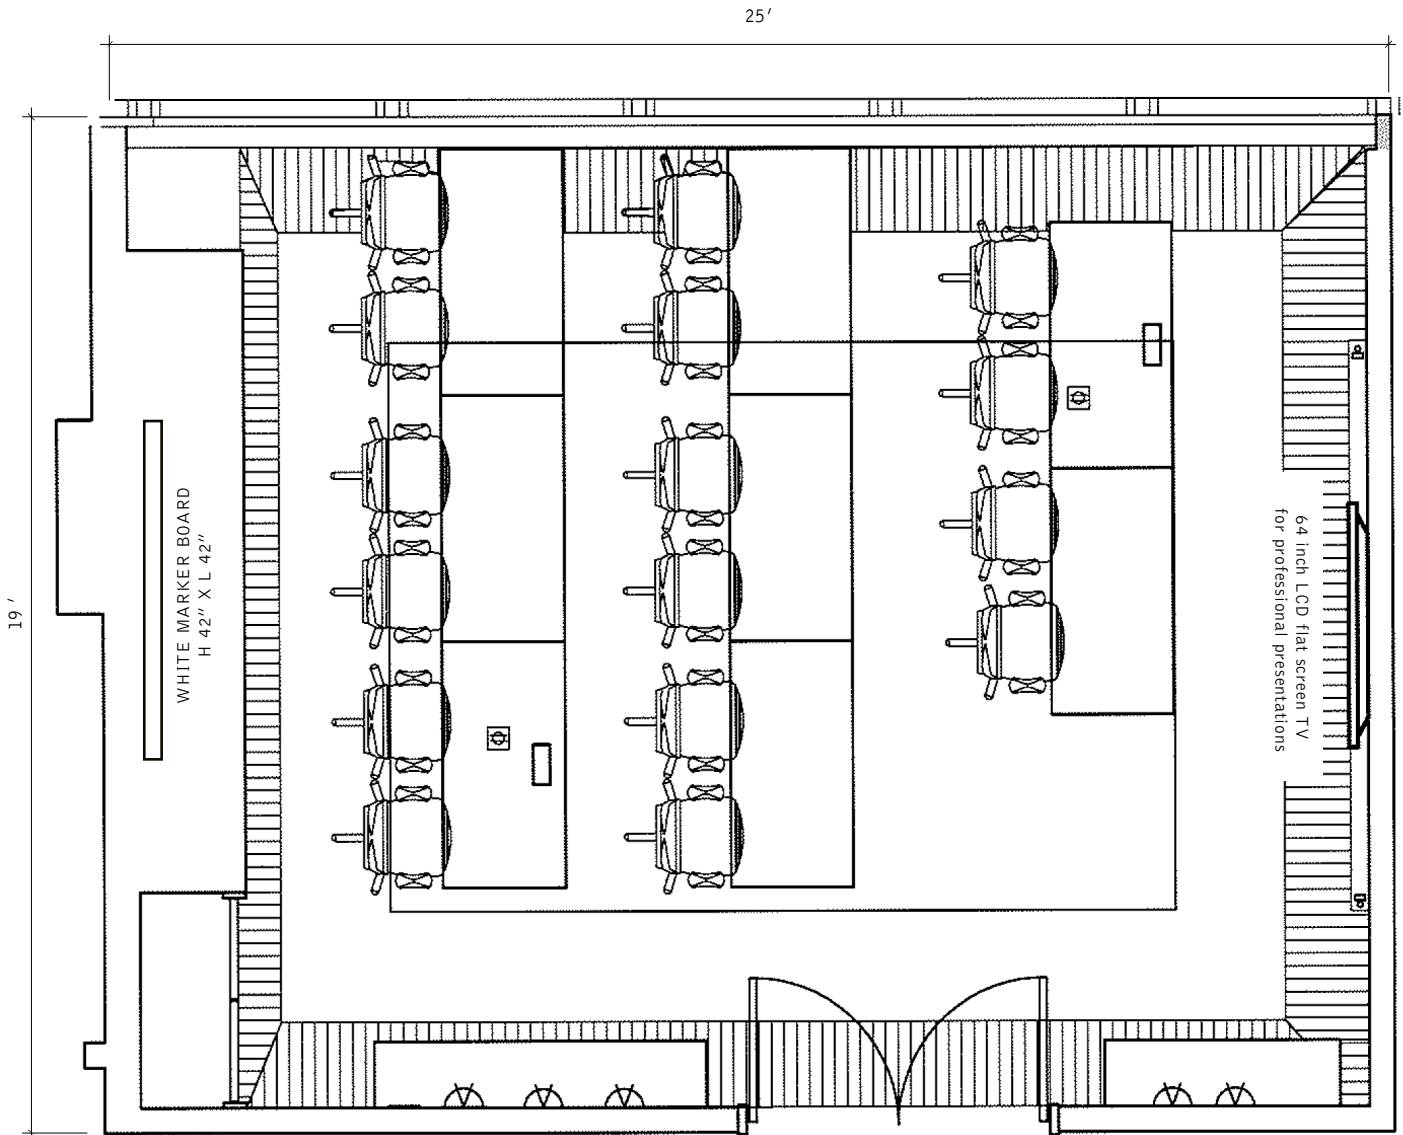

HÔTEL LE GERMAIN
MONTRÉAL

SALON MANSFIELD

CLASSROOM STYLE
MAXIMUM CAPACITY: 16 PEOPLE

FLOOR PLAN

SCALE: 1/4" = 1'-0"

FURNITURE FOR ILLUSTRATION PURPOSES ONLY.